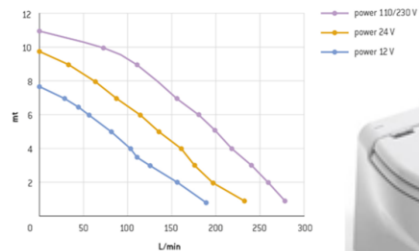

PRODUCT INFORMATION SHEET SILENCE PLUS 2G SHORT DEEP BOWL

Product line	Flexi Line 2G
Collection	SILENCE PLUS 2G
Code	Depending on configuration – see code chart for details

	STANDARD CONFIGURATION	OPTIONAL CONFIGURATION
Outlet pump*	MAC 11 (DC power: 12V- 24 V)	
Seat & Cover	Wooden Polyester	Polyester with soft closing / Thermosetting with Soft Closing
Color	White	Bone, Black
Control Panel	All-in-One 1P SFT / All-in-One 2P SFT 	Multiframe 2P SFT / Touch Multifunction SFT  
Water inlet device*	Solenoid (centralized fresh water system)	Inlet pump (single raw water system)
Bidet		- Matching bidet: Bidet Silence Plus 2G Short - Integrated bidet spray nozzle function with side mounted faucet
Water consumption	0.5 / 2.7 l (0.1-0.7 gal) per flush. The user can easily adjust the amount.	
Weight	23.5 Kg (51.8 lb) (fully assembled)	

*see technical data for details

Technical data:

	WIRE GAUGE SIZE CHART	
	Distance from source* is:	
	1-2 m	> 2m
12V DC	11 AWG (4.17 mm ²)	9 AWG (6.63 mm ²)
24V DC	13 AWG (2.63 mm ²)	11 AWG (4.17 mm ²)
110-125V AC 60Hz	18 AWG (0.82 mm ²)	18 AWG (0.82 mm ²)
220-240V AC 50Hz or 60 Hz	18 AWG (0.82 mm ²)	18 AWG (0.82 mm ²)

*Distance measured assumed power and ground wires

	MAC 11	OUTLET PUMP	12V DC	24V DC	110-125V AC 60Hz	220-240V AC 50Hz or 60 Hz
Fuse recommended			40A	30A	8A	5A
Pump performance	Max 270L/min 71.3 gpm Max vertical head 11mt 36.1 ft Max horizontal distance 90 mt 295.3 ft					
Outlet Duck bill valve (male)	1.5" /required ID 1.5" (38.5 mm)					

	INLET PUMP Single system (Raw water)	12V DC	24V DC
Fuse		8 A	4 A
Pressure		45 PSI - 3 bar	
Water flow		12 l/min 3.17 gmp	
Toilet inlet hose fitting [barbed]		20mm	

Notes:	For versions with integrated bidet function: 3/8" female connection for cold and hot water supply
Box dimension	67cm x 50 cm x 75 cm (LxWxH)
Packaging (units/pallet)	12