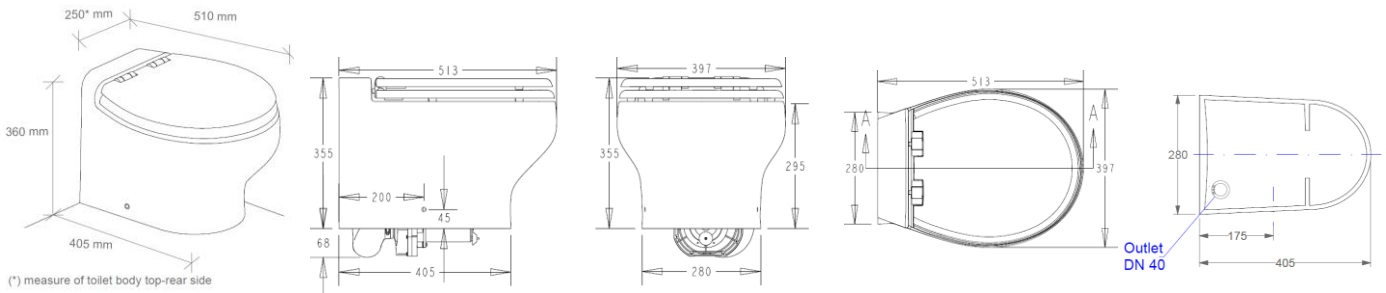

PRODUCT INFORMATION SHEET SILENCE PLUS 2G SHORT DEEP BOWL

Product line	Flexi Line 2G
Collection	SILENCE PLUS 2G
Code	Depending on configuration – see code chart for details

	STANDARD CONFIGURATION	OPTIONAL CONFIGURATION
Outlet pump*	MAC 11 (DC power: 12V- 24 V)	
Seat & Cover	Wooden Polyester	Polyester with soft closing / Thermosetting with Soft Closing
Color	White	Bone, Black
Control Panel	All-in-One 1P SFT / All-in-One 2P SFT 	Multiframe 2P SFT / Touch Multifunction SFT  
Water inlet device*	Solenoid (centralized fresh water system)	Inlet pump (single raw water system)
Bidet		- Matching bidet: Bidet Silence Plus 2G Short - Integrated bidet spray nozzle function with side mounted faucet
Water consumption	0.5 / 2.7 l (0.1-0.7 gal) per flush. The user can easily adjust the amount.	
Weight	23.5 Kg (51.8 lb) (fully assembled)	

*see technical data for details

Technical data:

	WIRE GAUGE SIZE CHART	
	Distance from source* is:	
	1-2 m	> 2m
12V DC	11 AWG (4.17 mm ²)	9 AWG (6.63 mm ²)
24V DC	13 AWG (2.63 mm ²)	11 AWG (4.17 mm ²)
110-125V AC 60Hz	18 AWG (0.82 mm ²)	18 AWG (0.82 mm ²)
220-240V AC 50Hz or 60 Hz	18 AWG (0.82 mm ²)	18 AWG (0.82 mm ²)

*Distance measured assumed power and ground wires

	MAC 11	OUTLET PUMP	12V DC	24V DC	110-125V AC 60Hz	220-240V AC 50Hz or 60 Hz
Fuse recommended			40A	30A	8A	5A
Pump performance	Max 270L/min 71.3 gpm Max vertical head 11mt 36.1 ft Max horizontal distance 90 mt 295.3 ft					
Outlet Duck bill valve (male)	1.5" /required ID 1.5" (38.5 mm)					

	INLET PUMP Single system (Raw water)	12V DC	24V DC
Fuse		8 A	4 A
Pressure		45 PSI - 3 bar	
Water flow		12 l/min 3.17 gmp	
Toilet inlet hose fitting [barbed]		20mm	

Notes:	For versions with integrated bidet function: 3/8" female connection for cold and hot water supply
Box dimension	67cm x 50 cm x 75 cm (LxWxH)
Packaging (units/pallet)	12