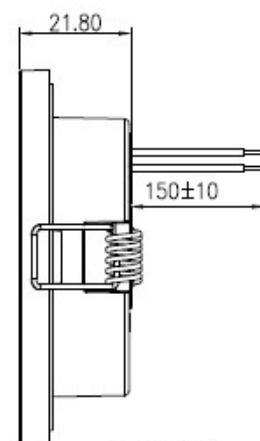

Rating	12/24V DC Max 3W 12V: ON 0.17A±20% , 24V: ON 0.09A±20%
Insulation Resistance	DC 500V 100MΩ 1 Minute
Dielectric Strength	AC 1500V 1 minute
Operating Temperature	-20°~+60°C
LED Type	SMD 2835_0.5W-LED WARM WHITE* 14 PCS
LED Color Temperature	3000K ± 20%
Luminance Average	180Lux ± 20% at 50cm
Luminous Flux	194 lm ± 20%
Protection Degree	IP56
Beam Pattern	120°
Product CCT	3000K ± 20%

Material:
 Lens: PC, WHITE
 Top Cover: SUS316
 BASE: PC, WHITE
 Osculati pack (single blister/card/barcode)

A3

			△	Drawn	Checked	Approved		Model Name	LED Interior Lamp
			△				Customer No.	13,444,01	Model No.
Date	Name	Description	No.	01/19/18			Unit	mm	Rev. X0