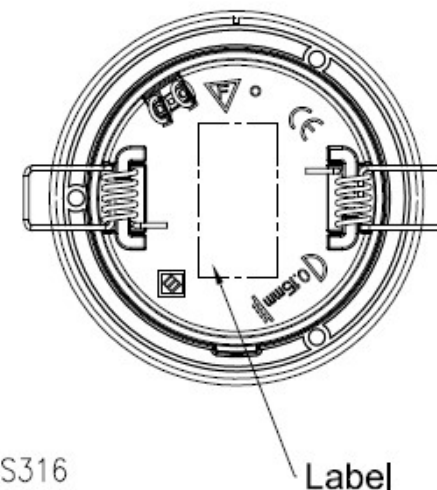

Rating	12/24V DC Max 3W 12V: ON 0.17A±20% , 24V: ON 0.09A±20%
Insulation Resistance	DC 500V 100MΩ 1 Minute
Dielectric Strength	AC 1500V 1 minute
Operating Temperature	-20°~+60°C
LED Type	SMD 2835_0.5W-LED WARM WHITE* 14 PCS
LED Color Temperature	3000K ± 20%
Luminance Average	180Lux ± 20% at 50cm
Luminous Flux	194 lm ± 20%
Protection Degree	IP56
Beam Pattern	120°
Product CCT	3000K ± 20%

Material:
 Lens: PC, WHITE
 Top Cover: SUS316
 BASE: PC, WHITE
 Osculati pack (single blister/card/barcode)

A3

			△	Drawn	Checked	Approved		Model Name	LED Interior Lamp
			△				Customer No.	13,444,01	Model No.
Date	Name	Description	No.	01/19/18			Unit	mm	Rev. X0